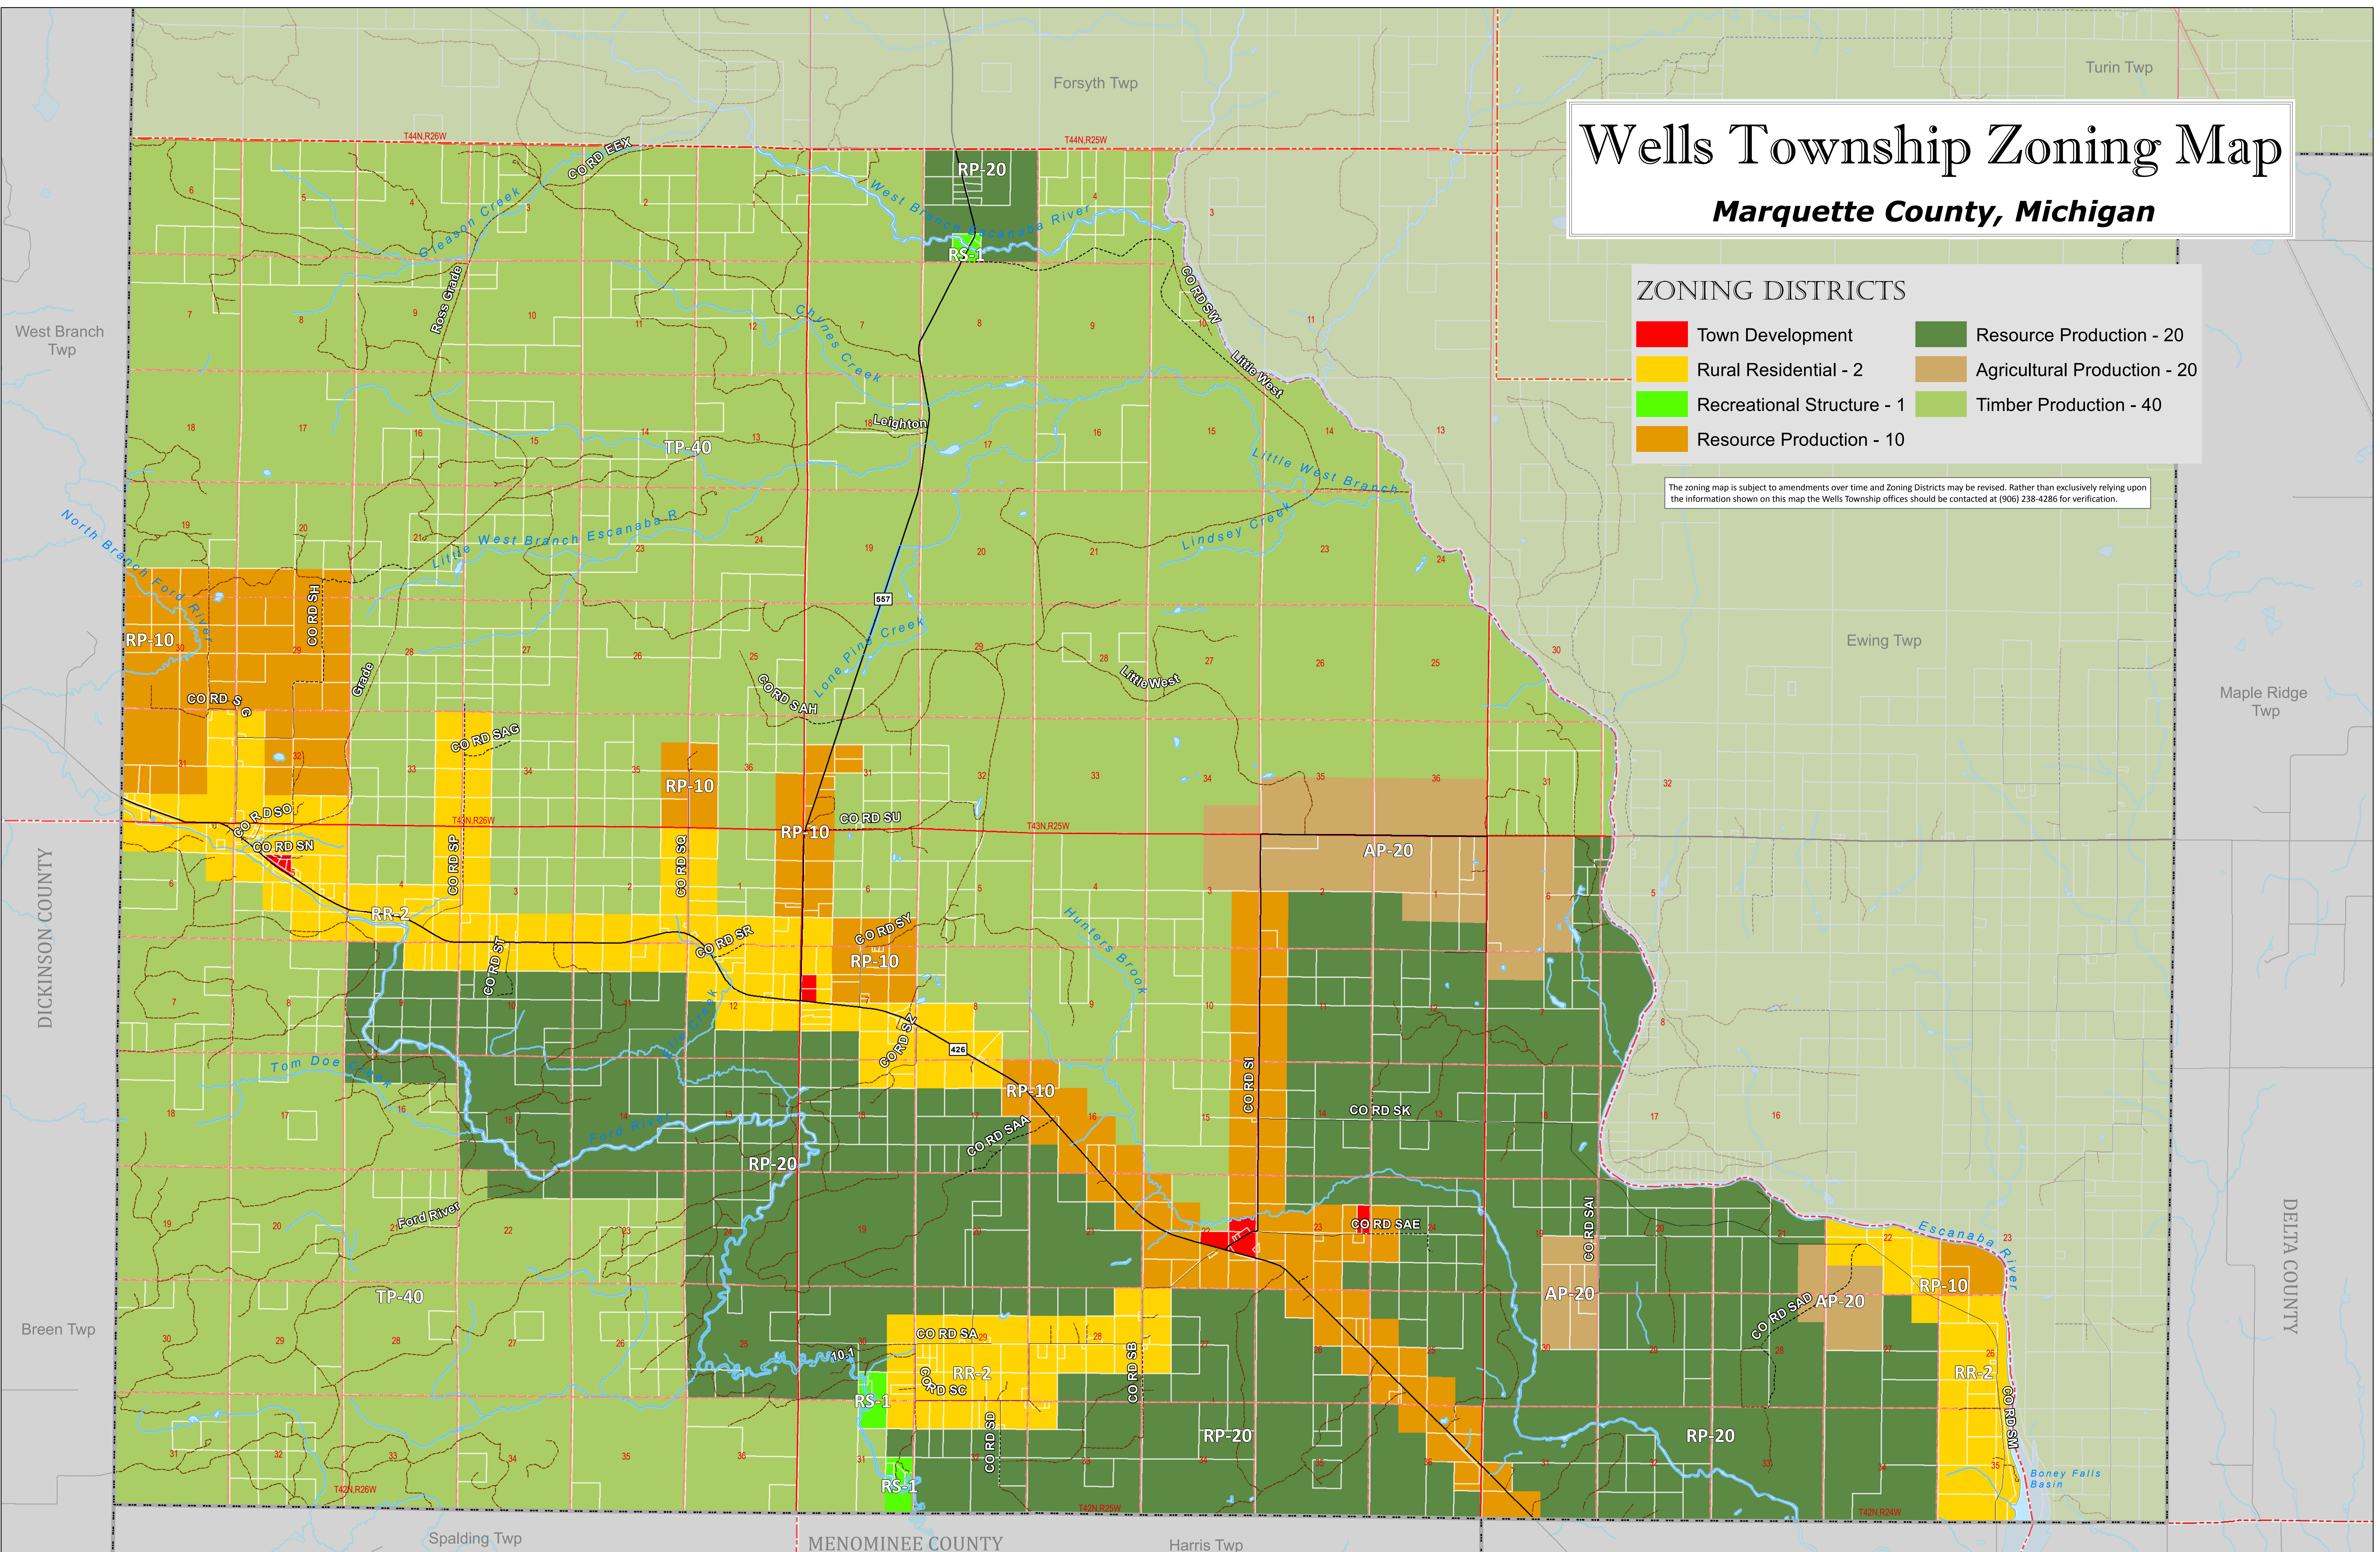

Wells Township Zoning Map

Marquette County, Michigan

ZONING DISTRICTS

- Town Development
- Rural Residential - 2
- Recreational Structure - 1
- Resource Production - 10
- Resource Production - 20
- Agricultural Production - 20
- Timber Production - 40

ZONING MAP AMENDMENTS

NO.	DATE OF ADOPTION	ZONING DISTRICT		LOCATION	MAP UPDATED BY
		PREVIOUS	REVISED		
1					
2					
3					
4					

Officially adopted by the Wells Township Board,
Marquette County, Michigan,
on this ___ day of _____, 2011.

Revised Through January 18, 2011.

_____
Township Clerk

_____
Township Supervisor

Cornell Twp